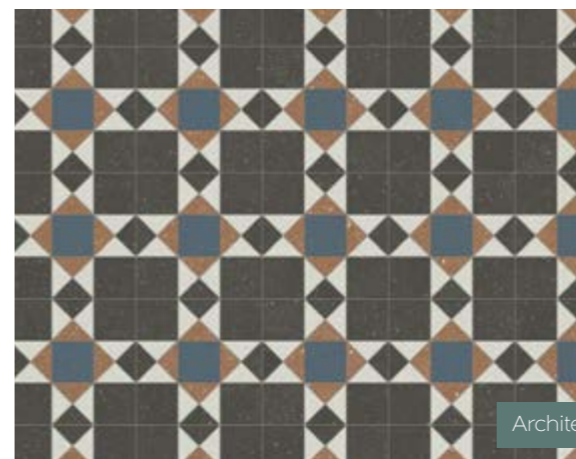

Parlour Tile 3414

Architex
page 30