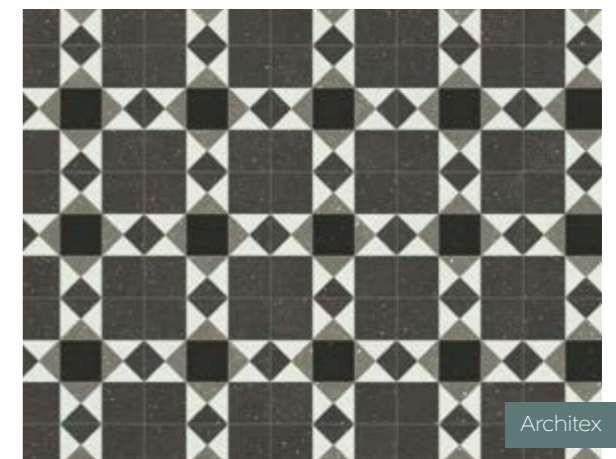

Heritage Tile 3415

Architex
page 31