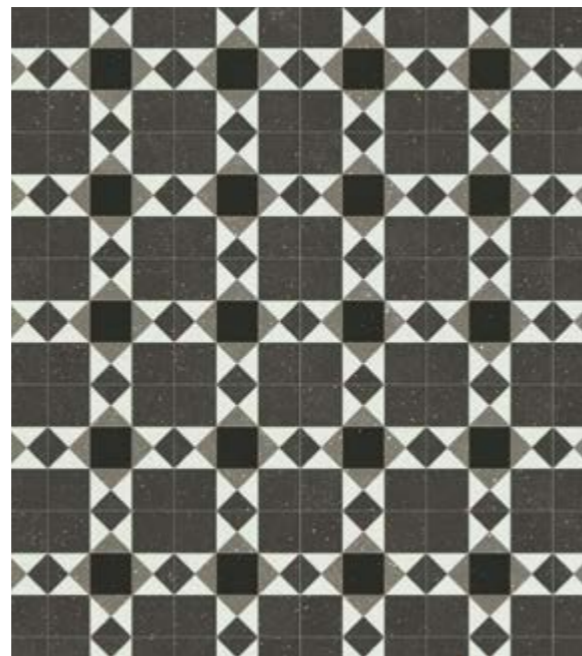

Heritage Tile 3415