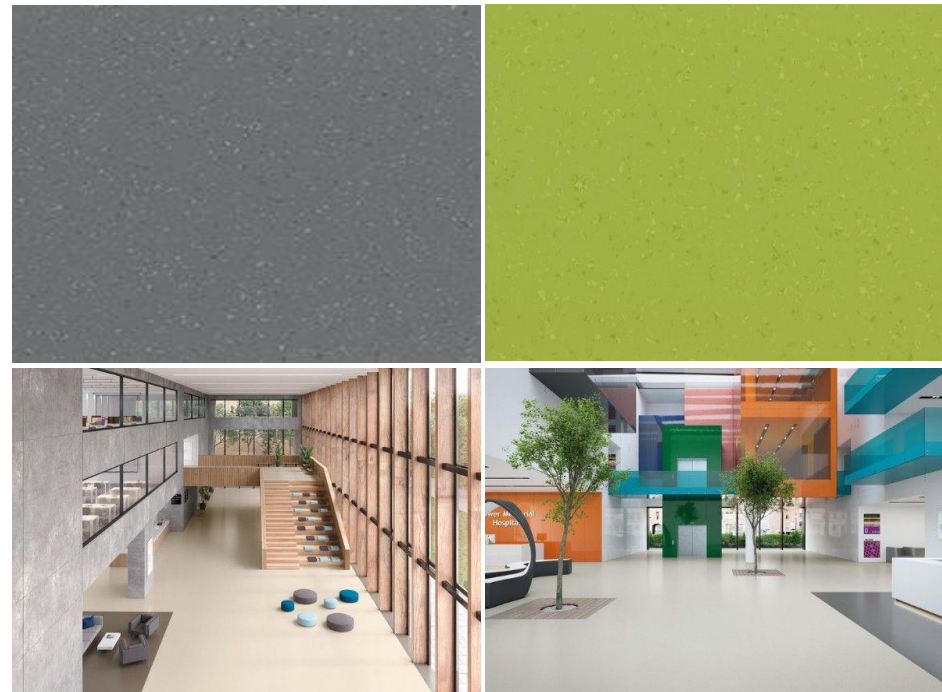

Suitable Products | Directional sheeting

XL PU & STD XL (Annual maintenance required)

2000PUR (Low maintenance)

Suitable Products | Non-Directional sheeting

Classic Mystique PUR (Low maintenance)

Palettone (Low maintenance)