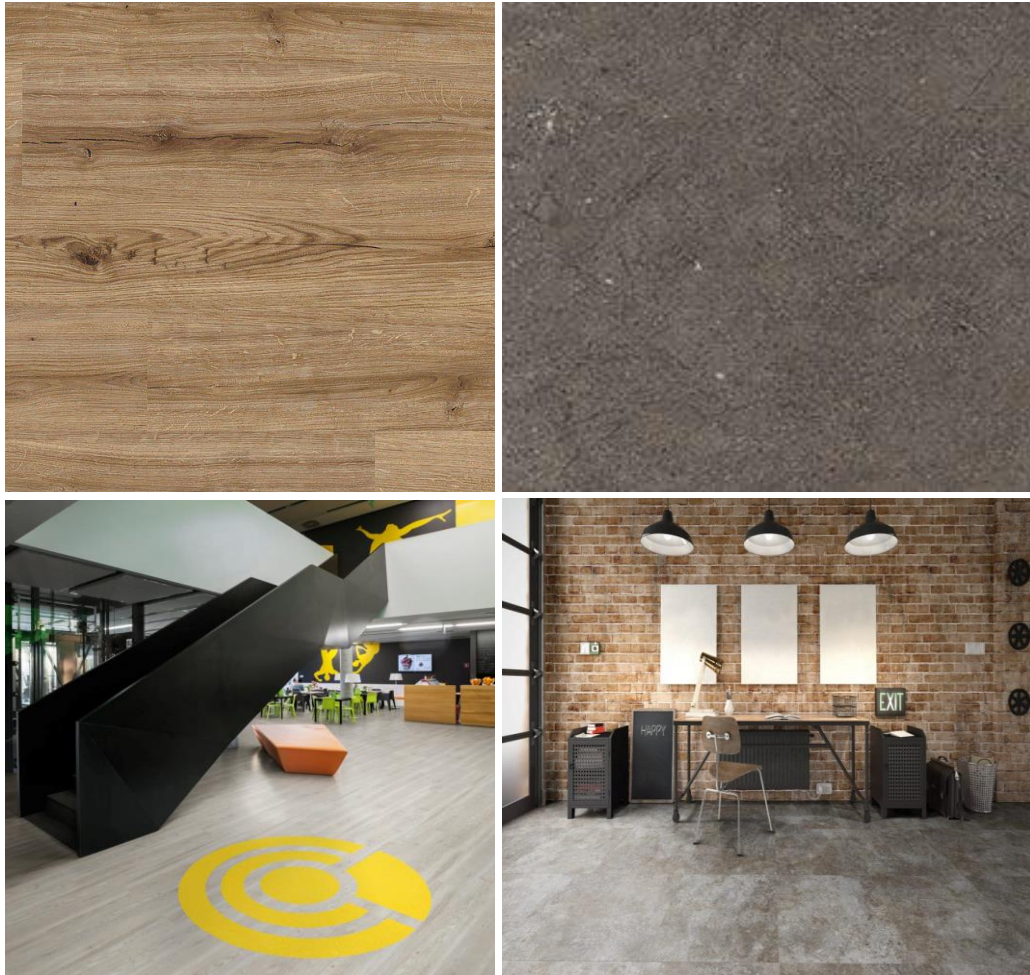

Luxury Vinyl Tiles PUR

Tiles & Planks | Camaro, Expona Commercial, Affinity