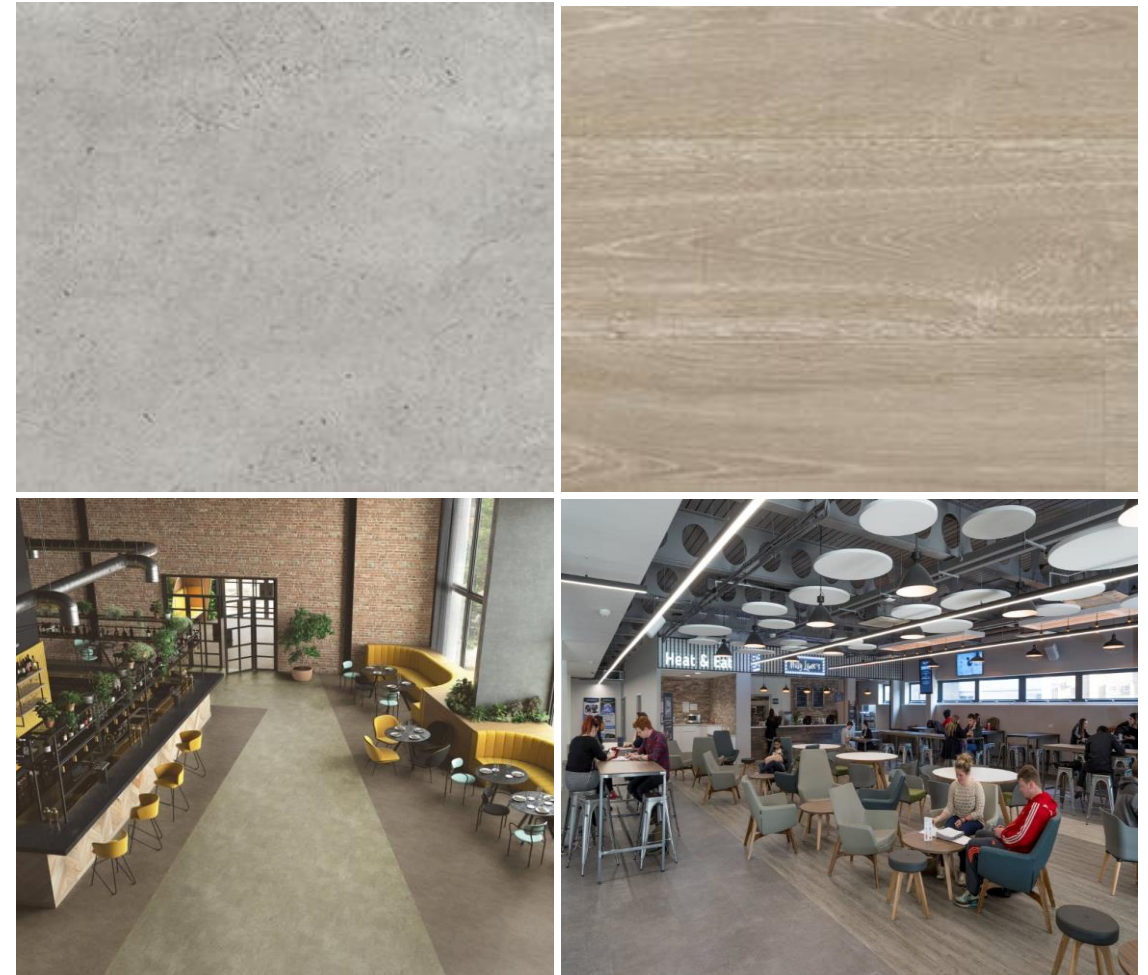

Sheet | Expona Flow