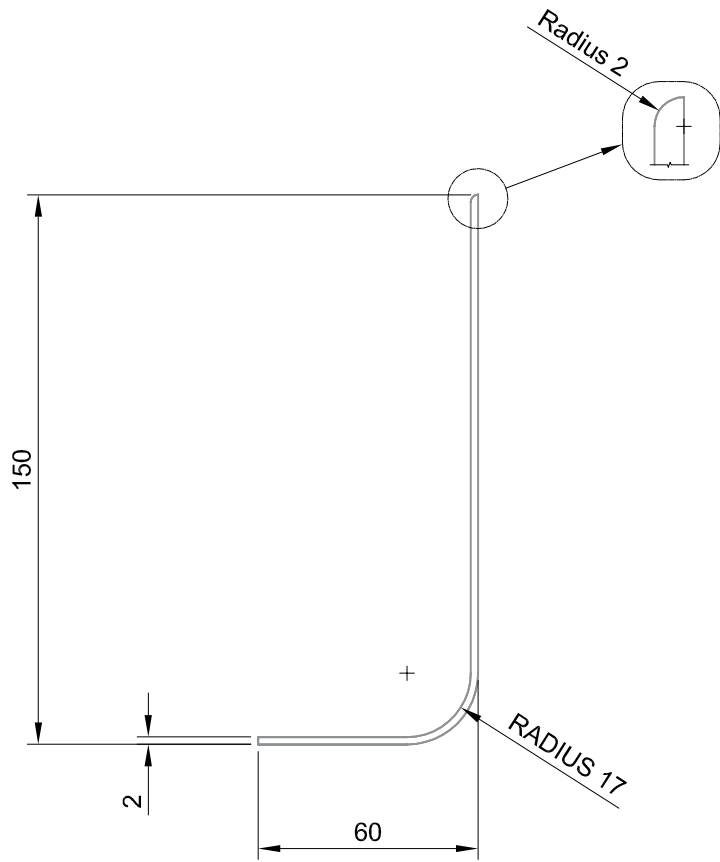

Skirting MC210C

SET-IN COVING MC210C

Decoration and shade may vary from the sample shown.

SA Sales Direct: +27 11 609 3500 | email: marketing@polyflor.co.za | www.polyflor.co.za

ELEVATION ON MC210C - SINGLE PART

SCALE 1:2

3D VIEW

SCALE 1:2

ITEM No: MC210C - PART		DRAWING DESCRIPTION: SET-IN COVING			
DRAWN: M.NEL	DATE: 27.08.17	REV: 0	DESCRIPTION: ISSUED FOR FABRICATION	DATE: 10.09.17	BY: M.N
		CHECKER: BLYTHE	DATE: 12.09.17	SCALE: AS SHOWN	
			DWG NO: JMS-016-006	SHEET: 2 / 2	REV: 0 A4