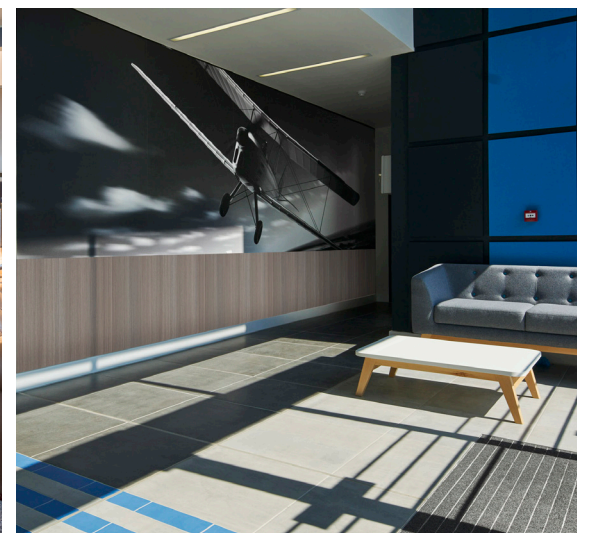

Typical examples