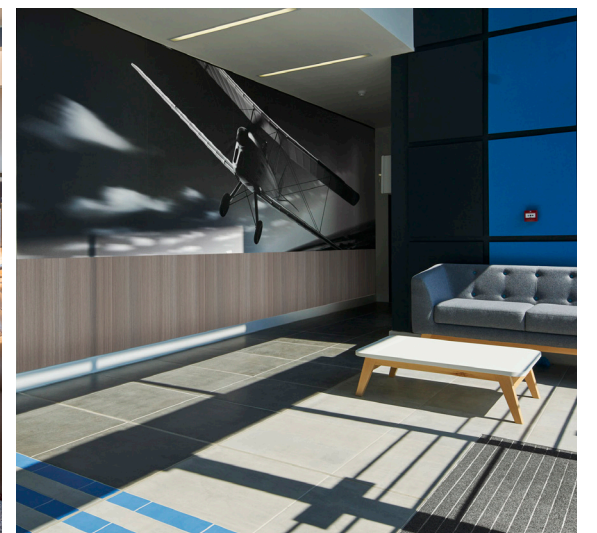

Typical examples