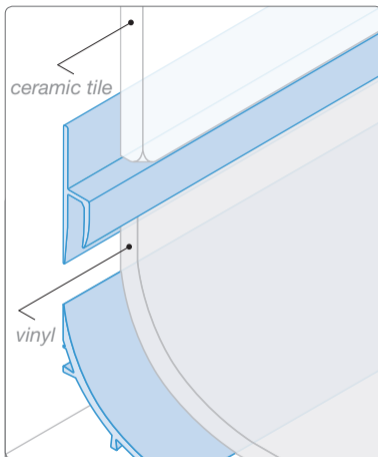

## Tile Caps

Tile caps are used where ceramic wall tiles are finished against a resilient floor finish that has been dressed up the wall to form a skirting.

**TC47**  
*PVC-u*

**TC48**  
*Co-extruded PVC-u  
with pvc cap*